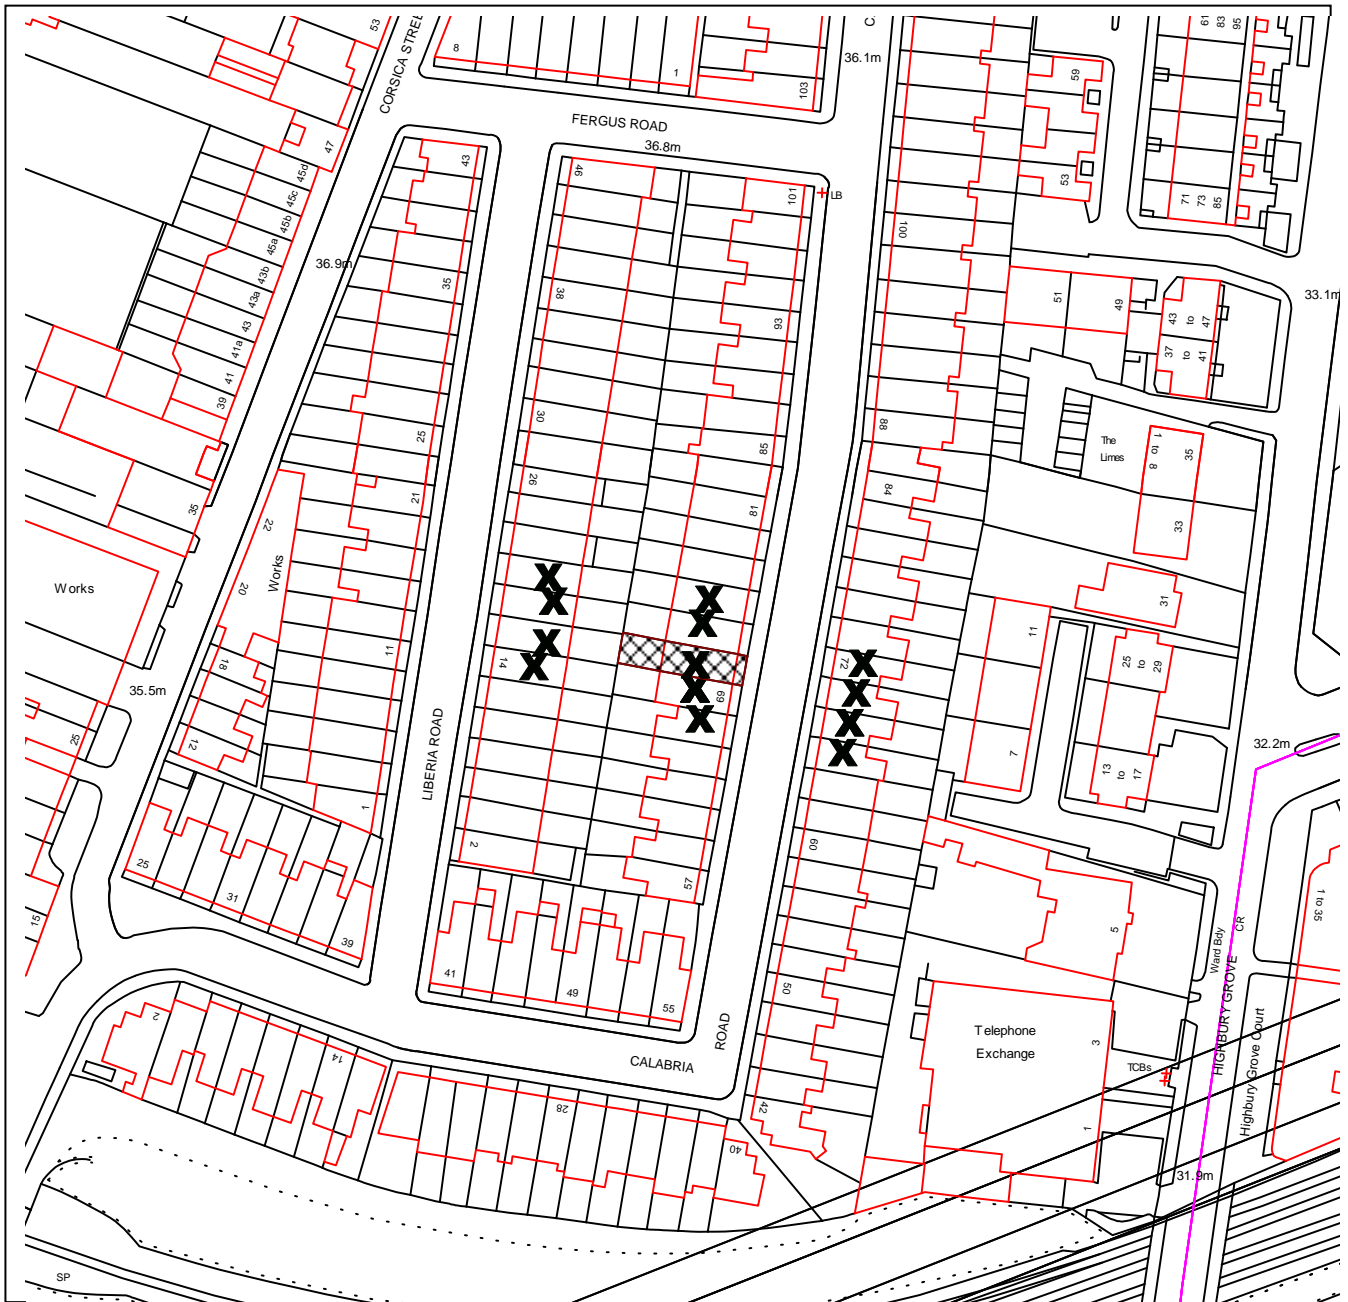

# ISLINGTON

## DEVELOPMENT MANAGEMENT

PLANNING APPLICATION REF NO: P2014/2193/FUL

LOCATION: 71 CALABRIA ROAD LONDON N5 1HX

SCALE: 1:1250

This map is reproduced from Ordnance Survey material with the permission of Ordnance Survey on behalf of the Controller of Her Majesty's Stationery Office © Crown copyright. Unauthorised reproduction infringes Crown copyright and may lead to prosecution or civil proceedings.  
Islington Council, LA086452